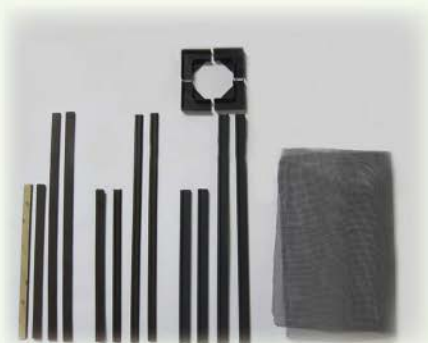

Hard PVC profile

DIY For Window

Size option (W x H)

100x120cm

100x150cm

130x150cm

Color option

White

Anthracite

Notes:

- Providing other packaging according to different request.
- Printing specified logo according to client's request
- Providing mould development service