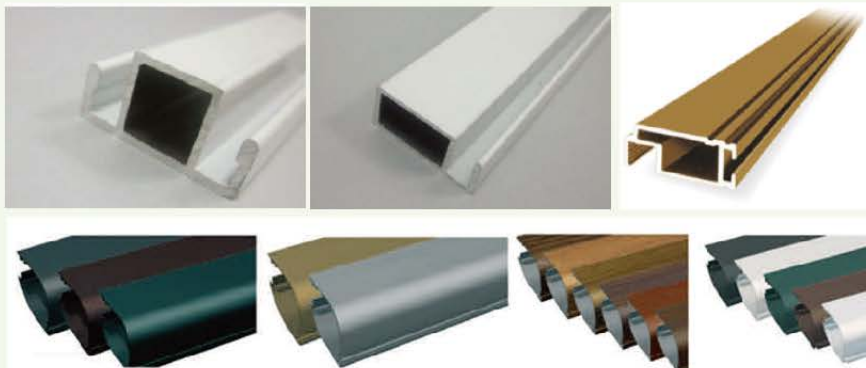

We provide below various tools as optional item, for assembling frame screen and fix spline and mesh.

- Beautiful and Endurable
- Easy to use
- Protect the window screen
- Easy to carry

Item Code	Composition	Color
ST-01	Wood Handle & Iron Wheels	Natural
ST-02	PP Handle & Wheels	Black
ST-03	TPE	Red
ST-04	PP Handle & Wheels	Blue
ST-05	PP Handle & Knife	Yellow

We have aluminum extrusion machines and plastic injection machines. So we could supply the aluminum profiles, Plastic(pvc/pe) profiles and plastic spare parts with the lowest prices.

Aluminum profile for retractable screen and fix window/door. 600 tons could be produced every month for aluminum profiles. Color could be donned with powder coated or anodized.