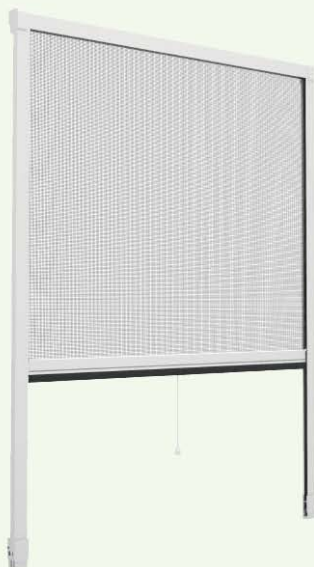

CHARLOTTE

Stop at will screen window

High grade aluminum profile;
REACH standard;
Easy to adjust;
Stop at will;
Profile can be cut according to design;
Flash roll up.

DIY For Window

Item Code	Max Size(W x H)	Color
SW001	80 x 130cm	White/Brown/Anthracite
SW002	120 x 170cm	White/Brown/Anthracite
SW003	160 x 170cm	White/Brown/Anthracite

Notes:

- Providing other packaging according to different request.
- Printing specified logo according to client's request
- Providing mould development's service