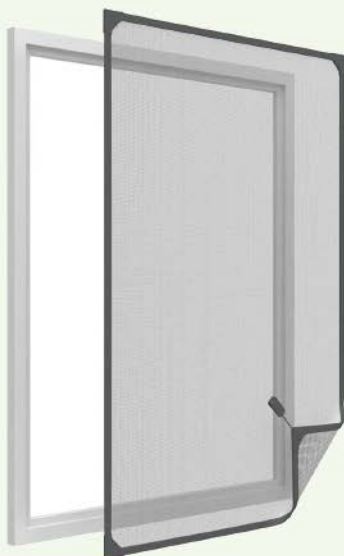

CHARLOTTE

Magnetic screen window

Idea for any hinged window, DIY installing, and Automatic closure. Provide 100% perfect seal against any insects.

- -- Suit Timber, Aluminium, steel, and PVC frames
- -- Easy to remove or open for cleaning and switching window
- -- Can be fitted to Boats, Caravans and 4WD's