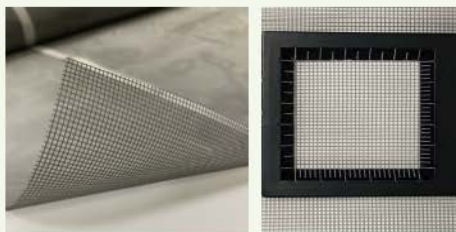

DIY For PE Screen

Item Code	Max Size (W x L)	Color
PE91x200-01 (JAPAN)	91 x 200cm	Black/Grey
PE36x84-01	36" x 84"	Black
PE48x84-01	48" x 84"	Black

Notes:

- •Providing other packaging according to different request.
- •Printing specified logo according to client's request
- •Providing mould development service