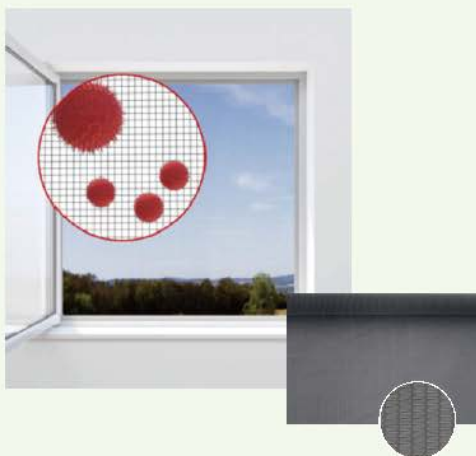

or

-- 2 PVC weight at the bottom.

-- 100% Polyester, hexagonal hole mesh

Economic fly screen for window and door

Hexagonal hole

DIY For Door

Size option (W x H)

2x65x220cm

2x75x210cm

2x75x230cm

2x75x250cm

Weight option

18g/m²

23g/m²

25g/m²

30g/m²

- Polyester fabric
- Protect against pollen dust
- Best transparency high air permeability
- Suitable for people with allergies.
- 18x80 mesh

DIY For Pollen Proof Screen

Size option [W x H]

130x150cm

150x180cm