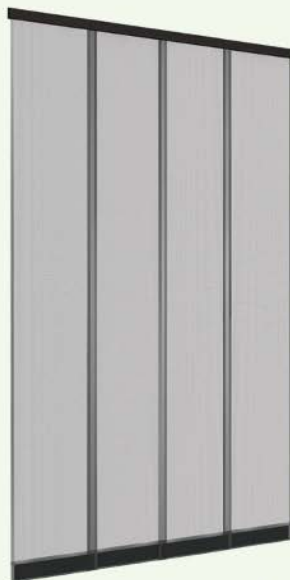

CHARLOTTE

European insect screen door curtain

100% polyester, or 100% fiberglass, or 100% PPE screen , UV-stabilized, washable

Ideal for most door entry door balcony doors or French windows. Provide a perfect protection against mosquitoes , fly and any other insects

--PVC profiles

--Four/five/six overlapping lamella slats

--Fixed in Velcro fastening, removable at any time

--can be shortened individually in width and height.

--Suitable for polyester , fiberglass mesh and PPE screen.