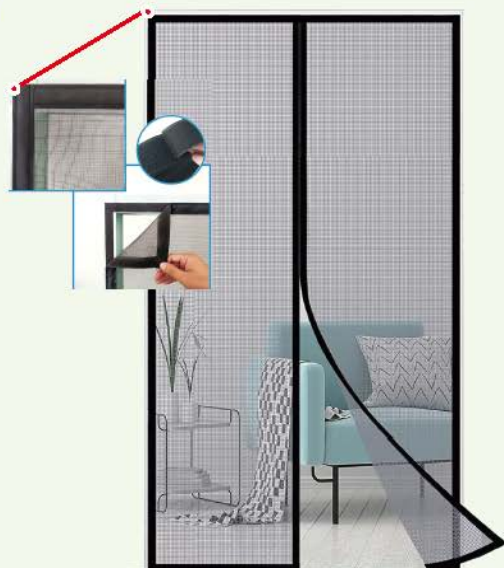

Luxury insect door curtain

- Ultra-durable fiberglass (polyester or PPE) is resistant to tearing, fire, light, breathable, corrosion-resistant.
- Easy to install & full frame magic tape tip- no tools required, simply peel the adhesive backing off the hook and loop strips and apply to door frame.
- Powerful magnetic cubes that allow the mesh screen door to open easily and close seamlessly
- Perfect for increasing airflow in your home, and its good transmittance can give you a better vision.
- Provide the best and friendliest customer service.

Premium Fiberglass or Polyester or PPE

Full Frame Hook and Loop

Reinforced Edges

Strong Magnets

For door curtain

Size option (W x H)

100×210cm

120×240cm